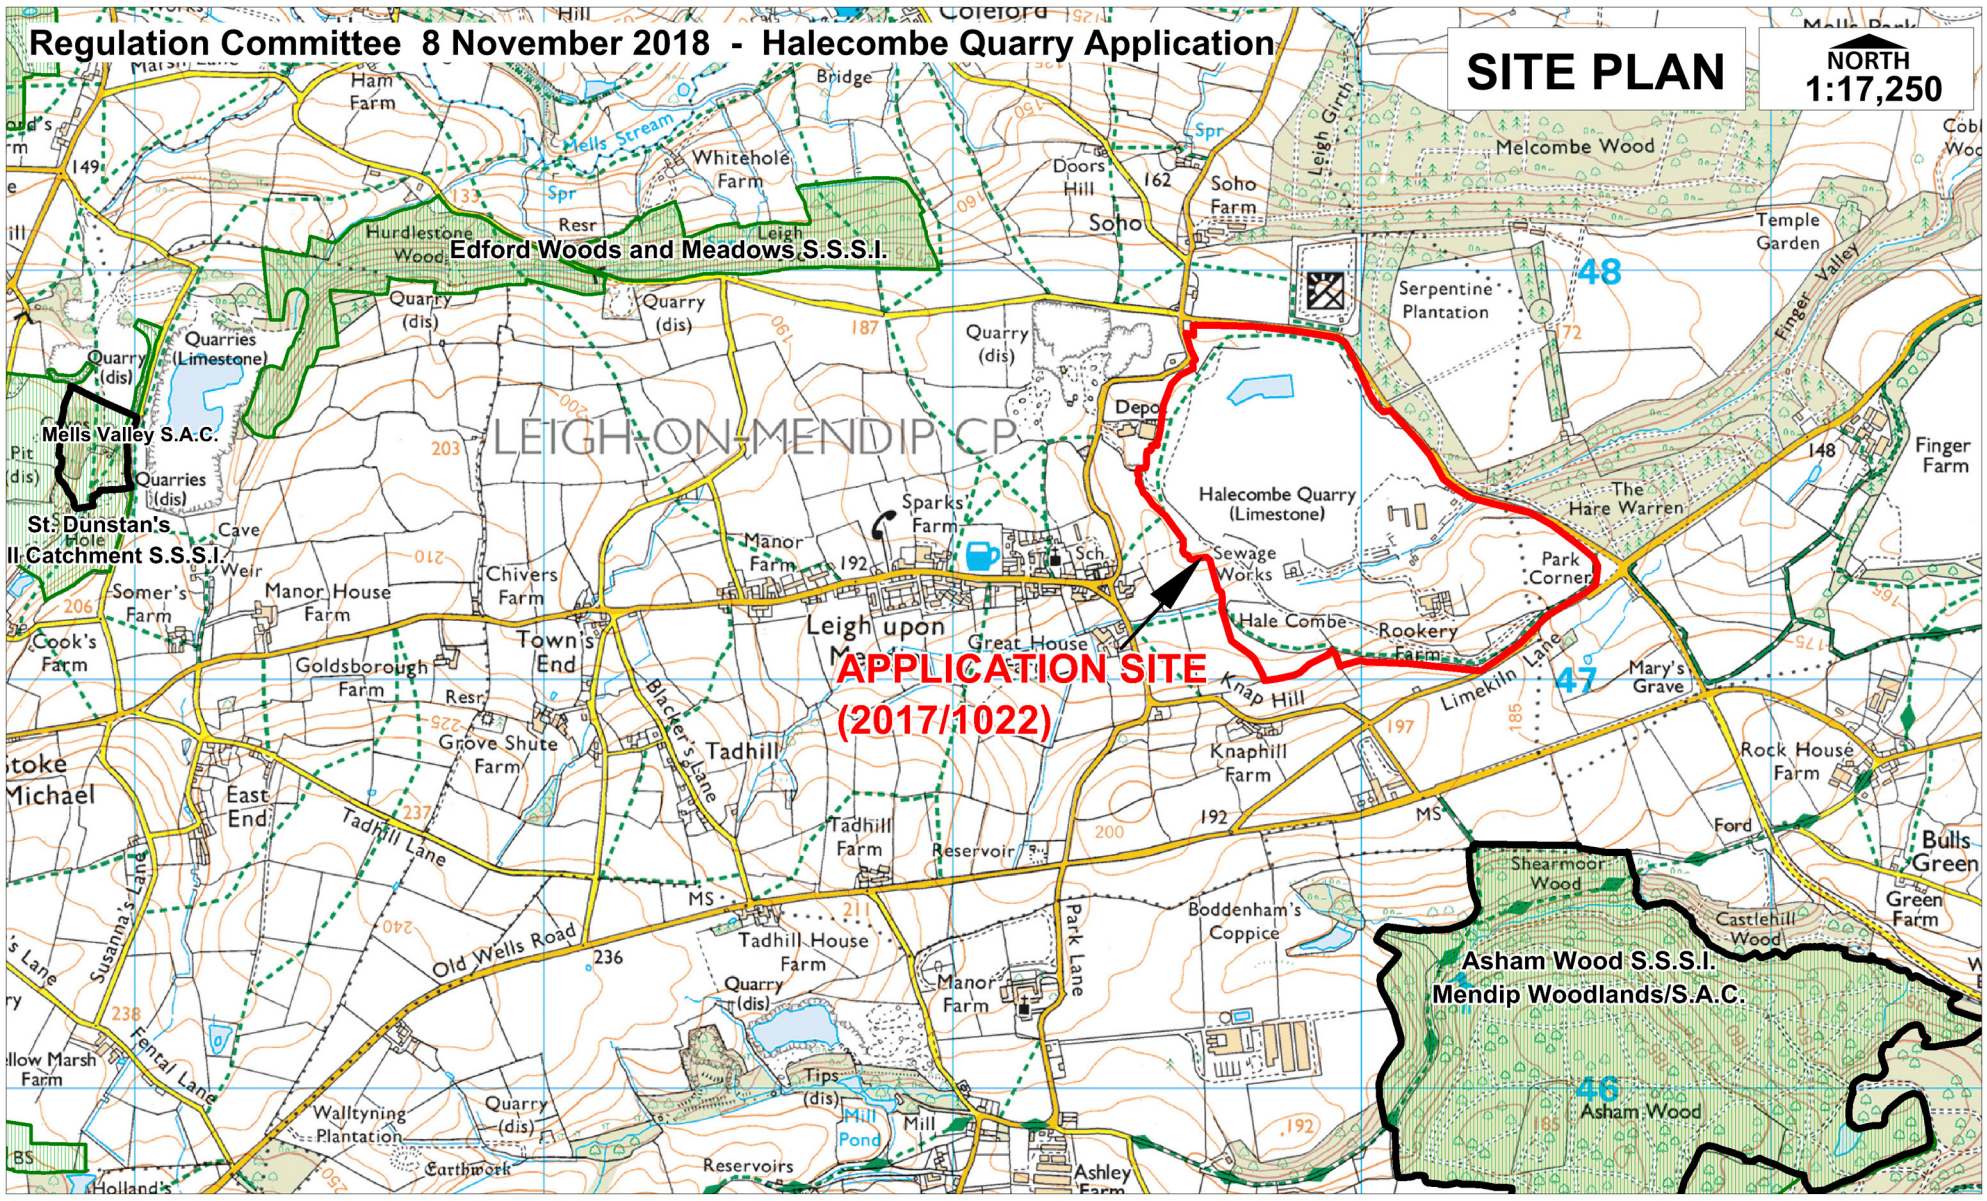

SITE PLAN

NORTH
1:17,250

Paul Hickson
Strategic Commissioning Manager
Somerset County Council
County Hall TAUNTON TA1 4DY

© Reproduced from Ordnance Survey Mapping with the permission of the Controller of Her Majesty's Stationery Office Crown Copyright.
Unauthorised reproduction infringes Crown Copyright and May lead to prosecution or Civil Proceedings. Licence Number: 100038382 (2011) ©

Site Name:
Halecombe Quarry

Planning Control
Drawn by: P Silvers

Dated: 24 October 2018